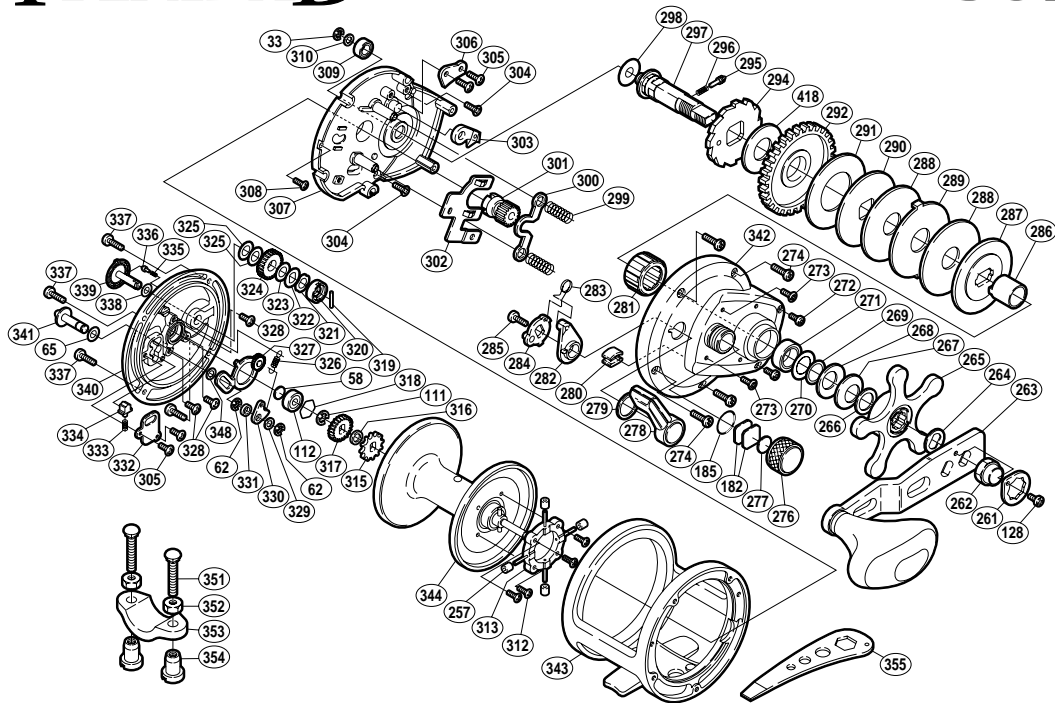

TRINIDAD

TN 30 ⁰⁰

TGT No.	PARTS NAMES	TGT No.	PARTS NAMES	TGT No.	PARTS NAMES
0033	Drive Shaft Retainer	0285	Clutch Lever Screw	0321	"BR" Friction Washer
0058	Spacer "B"	0286	Roller Clutch Inner Tube	0322	"BR" Washer (C)
0062	Click Pawl Retainer	0287	Key Washer	0323	"BR" Washer (A)
0065	Spacer (A)	0288	Drag Washer (D)	0324	"BR" Gear (C)
0111	Click Gear Retainer	0289	Eared Washer (E)	0325	"BR" Washer (B)
0112	Ball Bearing	0290	Key Washer (C)	0326	Click Pawl Spring
0128	Handle Nut Plate Screw	0291	Drag Washer (B)	0327	"BR" Set Plate
0182	Cast Control Spacer (A)	0292	Drive Gear	0328	"BR" Set Plate Screw
0185	"O" Ring	0294	Anti-Reverse Ratchet	0329	Spacer (B)
0257	Brake Collar	0295	Click Pin	0330	Click Pawl
0261	Handle Nut Plate	0296	Click Spring	0331	Click Pawl Spacer
0262	Handle Nut	0297	Drive Shaft	0332	Click Spring Retainer
0263	Handle Assembly	0298	Drive Shaft Washer (B)	0333	Click Spring
0264	Drive Shaft Shield	0299	Yoke Spring	0334	Click Spring Holder
0265	Star Drag	0300	Yoke	0335	"BR" Click Spring
0266	Star Drag Washer	0301	Pinion Gear	0336	"BR" Click Pin
0267	Drag Spring Washer (9L)	0302	Yoke Plate	0337	Left Side Plate Screw
0268	Drag Spring Washer (9H)	0303	Anti-Reverse Pawl	0338	"BR" Washer (D)
0269	Bearing Thrust Washer	0304	Set Plate Screw (B)	0339	"BR" Dial
0270	Bearing Seal	0305	Multi-Purpose Screw	0340	Left Side Plate
0271	Ball Bearing	0306	Anti-Reverse Pawl Keeper	0341	Click Button
0272	Right Side Plate Screw (D)	0307	Set Plate	0342	Right Side Plate
0273	Right Side Plate Screw (C)	0308	Set Plate Screw (A)	0343	One-Piece Frame
0274	Right Side Plate Screw (A)	0309	Ball Bearing	0344	Spool Assembly
0276	Cast Control Cap	0310	Drive Shaft Washer (A)	0348	Spacer (C)
0277	Cast Control Spacer (B)	0312	Brake Shaft Holder Screw	0418	Drag Washer (A)
0278	Clutch Lever	0313	Brake Shaft Holder		
0279	Smoother	0315	Click Gear	0351	Rod Clamp Bolt (accessory)
0280	Line Clip	0316	Spool Shaft Spacer	0352	Rod Clamp Nut (B) (accessory)
0281	Roller Clutch Bearing	0317	"BR" Gear (A)	0353	Rod Clamp (accessory)
0282	Eccentric Cam Bushing	0318	Bearing Retainer	0354	Rod Clamp Nut (A) (accessory)
0283	Clutch Spring	0319	"BR" Cam Pin		
0284	Clutch Cam	0320	"BR" Cam	0355	Wrench (accessory)