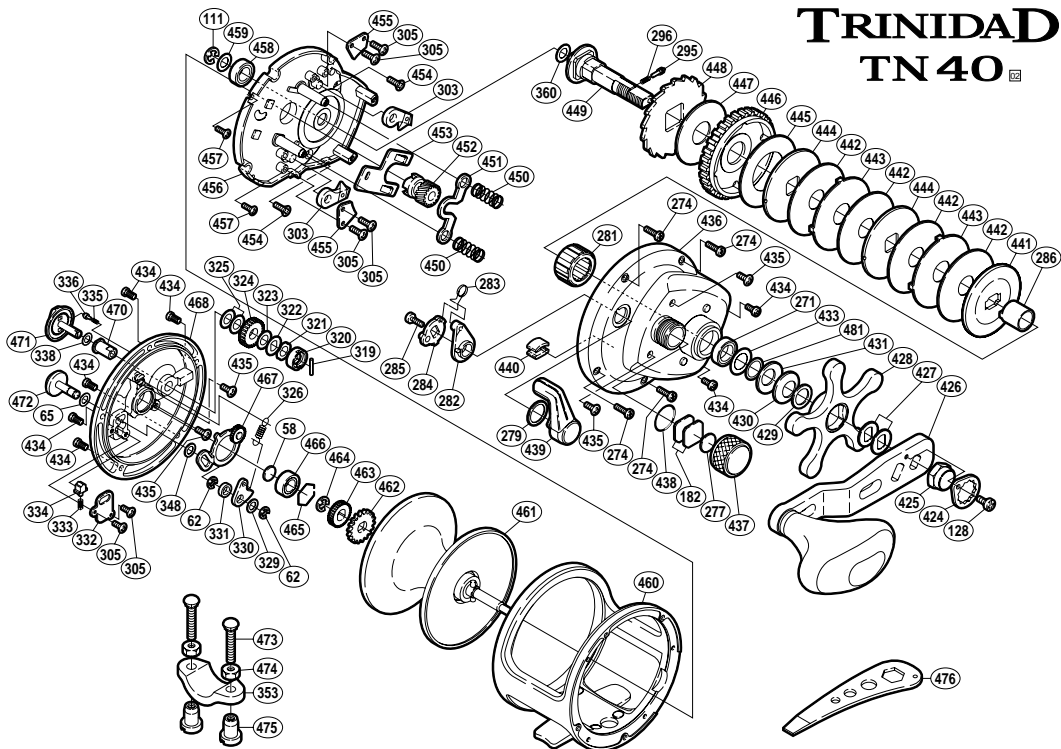

TRINIDAD TN 40

TGT No.	PARTS NAMES	TGT No.	PARTS NAMES	TGT No.	PARTS NAMES
0058	Spacer "B"	0333	Click Spring	0450	Yoke Spring
0062	Click Pawl Retainer	0334	Click Spring Holder	0451	Yoke
0065	Spacer (A)	0335	"BR" Click Spring	0452	Pinion Gear
0111	Drive Shaft Retainer	0336	"BR" Click Pin	0453	Yoke Plate
0128	Handle Nut Plate Screw	0338	"BR" Washer (D)	0454	Set Plate Screw (B)
0182	Cast Control Spacer (A)	0348	Spacer (C)	0455	Anti-Reverse Pawl Keeper
0271	Ball Bearing	0360	Drive Shaft Washer (B)	0456	Set Plate
0274	Right Side Plate Screw (A)	0424	Handle Nut Plate	0457	Set Plate Screw (A)
0277	Cast Control Spacer (B)	0425	Handle Nut	0458	Ball Bearing
0279	Smoother	0426	Handle Assembly	0459	Drive Shaft Washer (A)
0281	Roller Clutch Bearing	0427	Drive Shaft Shield	0460	One-Piece Frame
0282	Eccentric Cam Bushing	0428	Star Drag	0461	Spool Assembly
0283	Clutch Spring	0429	Star Drag Washer	0462	Click Gear
0284	Clutch Cam	0430	Drag Spring Washer (10L)	0463	"BR" Gear (A)
0285	Clutch Lever Screw	0431	Drag Spring Washer (10H)	0464	Click Gear Retainer
0286	Roller Clutch Inner Tube	0433	Bearing Seal	0465	Bearing Retainer
0295	Click Pin	0434	Side Plate Screw	0466	Ball Bearing
0296	Click Spring	0435	Multi-Purpose Screw	0467	"BR" Set Plate
0303	Anti-Reverse Pawl	0436	Right Side Plate	0468	Left Side Plate
0305	Multi-Purpose Screw	0437	Cast Control Cap	0470	"BR" Bushing
0319	"BR" Cam Pin	0438	"O" Ring	0471	"BR" Dial
0320	"BR" Cam	0439	Clutch Lever	0472	Click Button
0321	"BR" Friction Washer	0440	Line Clip	0481	Bearing Thrust Washer
0322	"BR" Washer (C)	0441	Key Washer		
0323	"BR" Washer (A)	0442	Drag Washer (D)		
0324	"BR" Gear (C)	0443	Eared Washer (E)		
0325	"BR" Washer (B)	0444	Key Washer (C)	0353	Rod Clamp (accessory)
0326	Click Pawl Spring	0445	Drag Washer (B)	0473	Rod Clamp Bolt (accessory)
0329	Spacer (B)	0446	Drive Gear	0474	Rod Clamp Nut (B) (accessory)
0330	Click Pawl	0447	Drag Washer (A)	0475	Rod Clamp Nut (A) (accessory)
0331	Click Pawl Spacer	0448	Anti-Reverse Ratchet		
0332	Click Spring Retainer	0449	Drive Shaft	0476	Wrench (accessory)