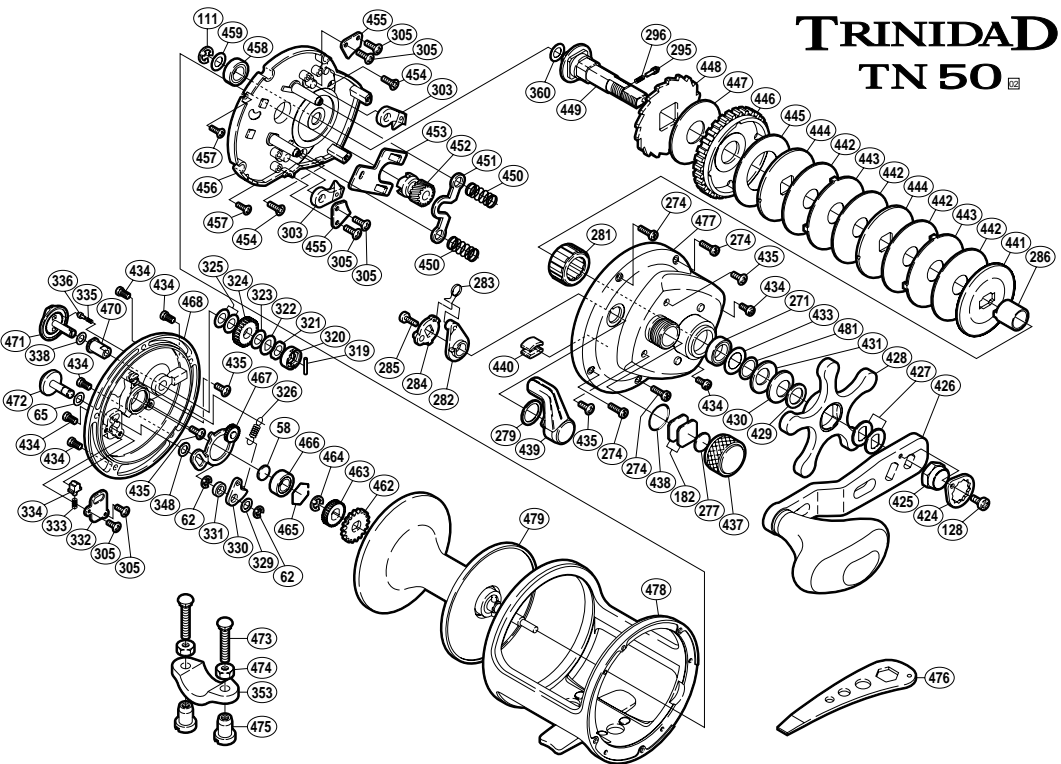

# TRINIDAD TN 50

TGT No.	PARTS NAMES	TGT No.	PARTS NAMES	TGT No.	PARTS NAMES
0058	Spacer "B"	0333	Click Spring	0451	Yoke
0062	Click Pawl Retainer	0334	Click Spring Holder	0452	Pinion Gear
0065	Spacer (A)	0335	"BR" Click Spring	0453	Yoke Plate
0111	Drive Shaft Retainer	0336	"BR" Click Pin	0454	Set Plate Screw (B)
0128	Handle Nut Plate Screw	0338	"BR" Washer (D)	0455	Anti-Reverse Pawl Keeper
0182	Cast Control Spacer (A)	0348	Spacer (C)	0456	Set Plate
0271	Ball Bearing	0360	Drive Shaft Washer (B)	0457	Set Plate Screw (A)
0274	Right Side Plate Screw (A)	0424	Handle Nut Plate	0458	Ball Bearing
0277	Cast Control Spacer (B)	0425	Handle Nut	0459	Drive Shaft Washer (A)
0279	Smoother	0426	Handle Assembly	0462	Click Gear
0281	Roller Clutch Bearing	0427	Drive Shaft Shield	0463	"BR" Gear (A)
0282	Eccentric Cam Bushing	0428	Star Drag	0464	Click Gear Retainer
0283	Clutch Spring	0429	Star Drag Washer	0465	Bearing Retainer
0284	Clutch Cam	0430	Drag Spring Washer (10L)	0466	Ball Bearing
0285	Clutch Lever Screw	0431	Drag Spring Washer (10H)	0467	"BR" Set Plate
0286	Roller Clutch Inner Tube	0433	Bearing Seal	0468	Left Side Plate
0295	Click Pin	0434	Side Plate Screw	0470	"BR" Bushing
0296	Click Spring	0435	Multi-Purpose Screw	0471	"BR" Dial
0303	Anti-Reverse Pawl	0437	Cast Control Cap	0472	Click Button
0305	Multi-Purpose Screw	0438	"O" Ring	0477	Right Side Plate
0319	"BR" Cam Pin	0439	Clutch Lever	0478	One-Piece Frame
0320	"BR" Cam	0440	Line Clip	0479	Spool Assembly
0321	"BR" Friction Washer	0441	Key Washer	0481	Bearing Thrust Washer
0322	"BR" Washer (C)	0442	Drag Washer (D)		
0323	"BR" Washer (A)	0443	Eared Washer (E)		
0324	"BR" Gear (C)	0444	Key Washer (C)		
0325	"BR" Washer (B)	0445	Drag Washer (B)	0353	Rod Clamp (accessory)
0326	Click Pawl Spring	0446	Drive Gear	0473	Rod Clamp Bolt (accessory)
0329	Spacer (B)	0447	Drag Washer (A)	0474	Rod Clamp Nut (B) (accessory)
0330	Click Pawl	0448	Anti-Reverse Ratchet	0475	Rod Clamp Nut (A) (accessory)
0331	Click Pawl Spacer	0449	Drive Shaft		
0332	Click Spring Retainer	0450	Yoke Spring	0476	Wrench (accessory)