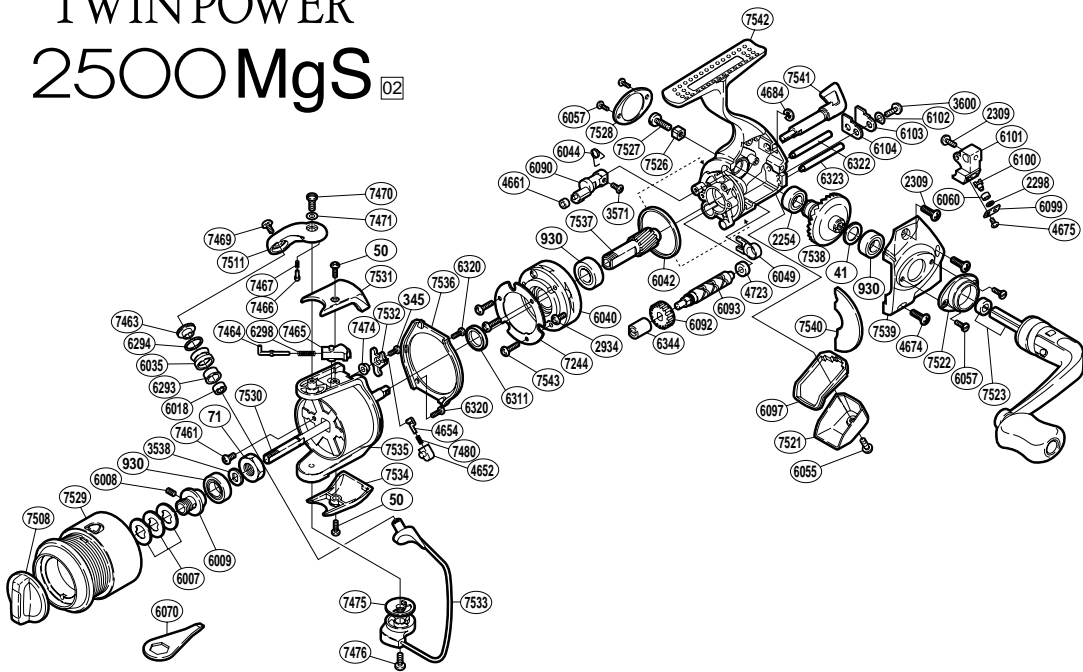

# TWIN POWER 2500MgS 02

RD No.	PARTS NAMES	RD No.	PARTS NAMES	RD No.	PARTS NAMES
0041	Drive Gear Washer	6060	Oscillating Slider Bushing	7471	Bail Arm Screw Washer
0050	Multi-Purpose Screw	6070	Wrench (accessory)	7474	Bail Trip Lever Washer
0071	Rotor Nut	6090	Anti-Reverse Cam	7475	Bail Hold Support Spacer
0345	Bail Trip Lever Screw	6092	Idle Gear	7476	Bail Hold Support Screw
0930	Ball Bearing	6093	Worm Shaft	7480	Lever Spring
2254	Ball Bearing	6097	Rear Shield	7508	Drag Knob
2298	Spacer	6099	Oscillating Pawl Cover	7511	Bail Arm
2309	Multi-Purpose Screw	6100	Oscillating Pawl	7521	Rear Protector
2934	Clutch Cover Screw	6101	Oscillating Slider	7522	Handle Screw Cap (A)
3538	Spool Support	6102	Worm Shaft Retainer Spacer	7523	Handle Assembly
3571	Anti-Reverse Cam Screw	6103	Worm Shaft Retainer	7526	Handle Lock Washer
3600	Worm Shaft Retainer Screw	6104	Worm Shaft Retainer Washer	7527	Handle Lock Screw
4652	Lever Spring Guide (B)	6293	Line Roller Bushing	7528	Handle Screw Cap (B)
4654	Lever Spring Guide (A)	6294	Line Roller Spacer	7529	Spool Assembly
4661	Anti-Reverse Cam Ring	6298	Bail Spring	7530	Main Shaft
4674	Side Cover Screw	6311	Rotor Spacer	7531	Bail Spring Cover
4675	Oscillating Pawl Cover Screw	6320	Rotor Guard Screw	7532	Bail Trip Lever
4684	"E" Lock	6322	Oscillating Guide (A)	7533	Bail Assembly
4723	Worm Bushing (rear)	6323	Oscillating Guide (B)	7534	Bail Hold Support Guard
6007	Spool Washer	6342	Roller Clutch Screw	7535	Rotor
6008	Set Screw	6344	Worm Bushing (front)	7536	Rotor Guard
6009	Bearing Bushing	7244	Roller Clutch Reinforce	7537	Pinion Gear
6018	Ball Bearing	7461	Nut Lock Screw	7538	Drive Gear
6035	Line Roller	7463	Line Roller Washer	7539	Side Cover
6040	Roller Clutch Assembly	7464	Bail Spring Guide (A)	7540	Side Cover Flange
6042	Friction Ring	7465	Bail Spring Guide (B)	7541	Anti-Reverse Lever
6044	Anti-Reverse Cam Spring	7466	Click Pin	7542	Body
6049	Bushing	7467	Click Spring	7543	Roller Clutch Screw
6055	Rear Protector Screw	7469	Line Roller Screw		
6057	Cap Screw	7470	Bail Arm Screw		