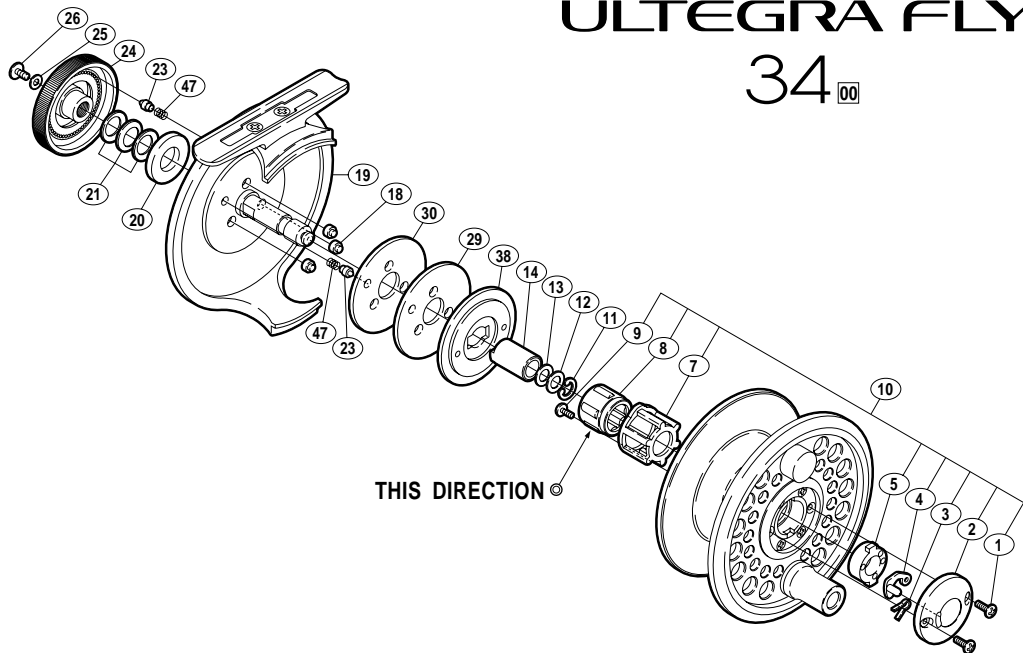

ULTEGRA FLY

34 00

FLY No.	PARTS NAMES	FLY No.	PARTS NAMES
0001	Spool Cover Screw	0018	Drag Press
0002	Spool Cover	0019	Back Plate Assembly
0003	Spool Lock Spring	0020	Drag Spring Spacer
0004	Spool Lock	0021	Coned Disc Spring
0005	Spool Bushing	0023	Click Pin
0007	Roller Clutch Holder	0024	Drag Knob
0008	Roller Clutch	0025	Drag Knob Screw Washer
0009	Roller Clutch Screw	0026	Drag Knob Screw
0010	Spool Set	0029	Drag Washer (A)
0011	"C" Lock	0030	Drag Washer (B)
0012	Main Shaft Washer (A)	0038	Drag Plate
0013	Main Shaft Washer (B)	0047	Click Spring
0014	Roller Clutch Inner Tube		