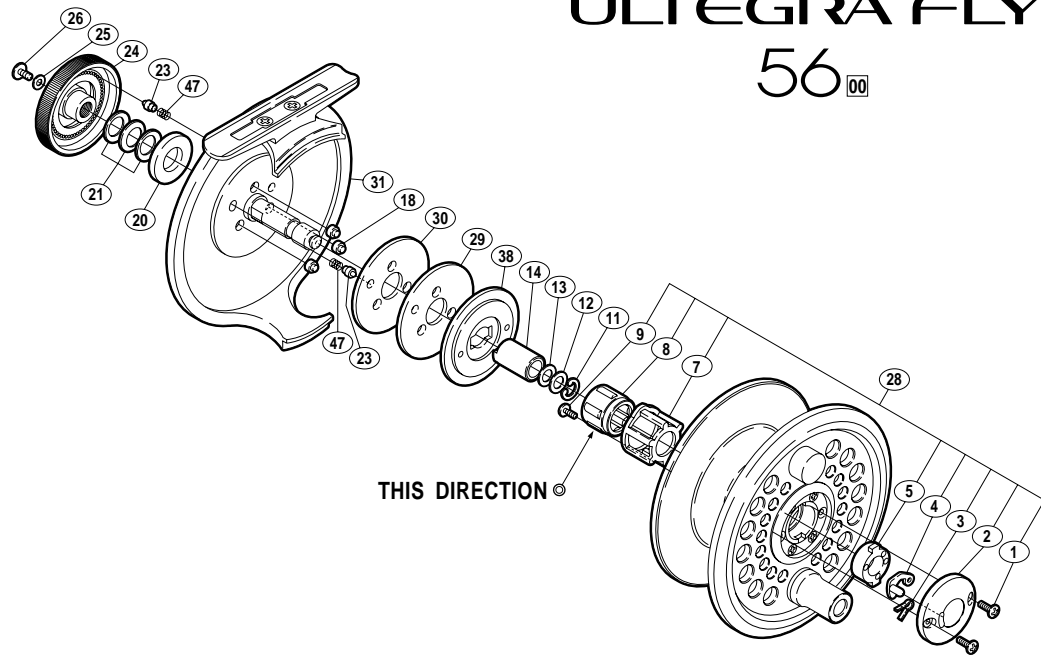

ULTEGRA FLY

56 00

FLY No.	PARTS NAMES	FLY No.	PARTS NAMES
0001	Spool Cover Screw	0020	Drag Spring Spacer
0002	Spool Cover	0021	Coned Disc Spring
0003	Spool Lock Spring	0023	Click Pin
0004	Spool Lock	0024	Drag Knob
0005	Spool Bushing	0025	Drag Knob Screw Washer
0007	Roller Clutch Holder	0026	Drag Knob Screw
0008	Roller Clutch	0028	Spool Set
0009	Roller Clutch Screw	0029	Drag Washer (A)
0011	"C" Lock	0030	Drag Washer (B)
0012	Main Shaft Washer (A)	0031	Back Plate Assembly
0013	Main Shaft Washer (B)	0038	Drag Plate
0014	Roller Clutch Inner Tube	0047	Click Spring
0018	Drag Press		