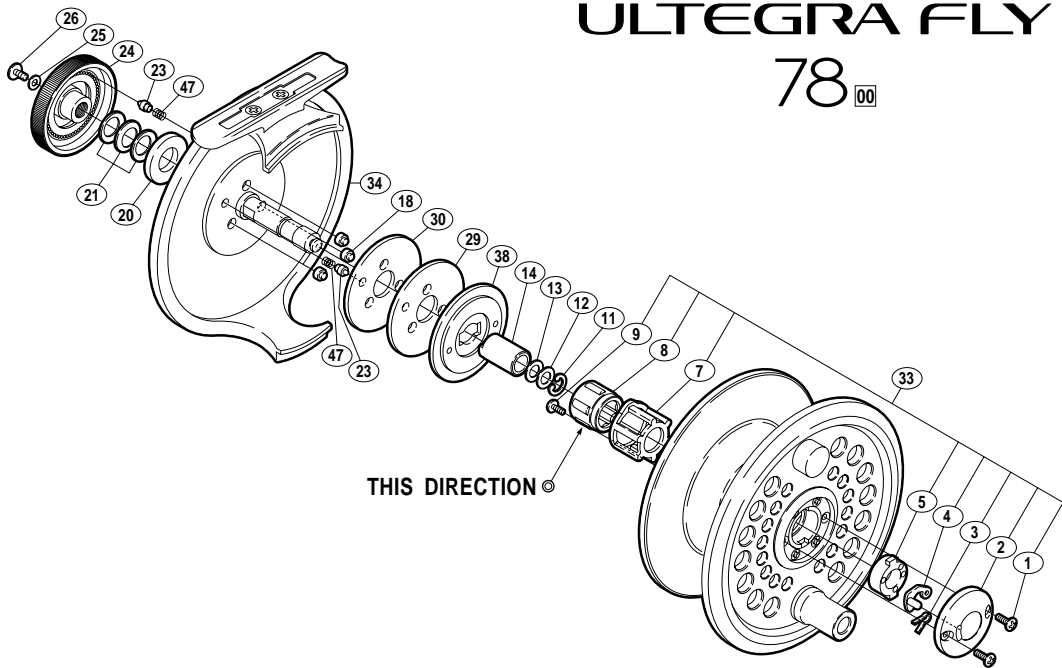

ULTEGRA FLY

78 00

FLY No.	PARTS NAMES	FLY No.	PARTS NAMES
0001	Spool Cover Screw	0020	Drag Spring Spacer
0002	Spool Cover	0021	Coned Disc Spring
0003	Spool Lock Spring	0023	Click Pin
0004	Spool Lock	0024	Drag Knob
0005	Spool Bushing	0025	Drag Knob Screw Washer
0007	Roller Clutch Holder	0026	Drag Knob Screw
0008	Roller Clutch	0029	Drag Washer (A)
0009	Roller Clutch Screw	0030	Drag Washer (B)
0011	"C" Lock	0033	Spool Set
0012	Main Shaft Washer (A)	0034	Back Plate Assembly
0013	Main Shaft Washer (B)	0038	Drag Plate
0014	Roller Clutch Inner Tube	0047	Click Spring
0018	Drag Press		