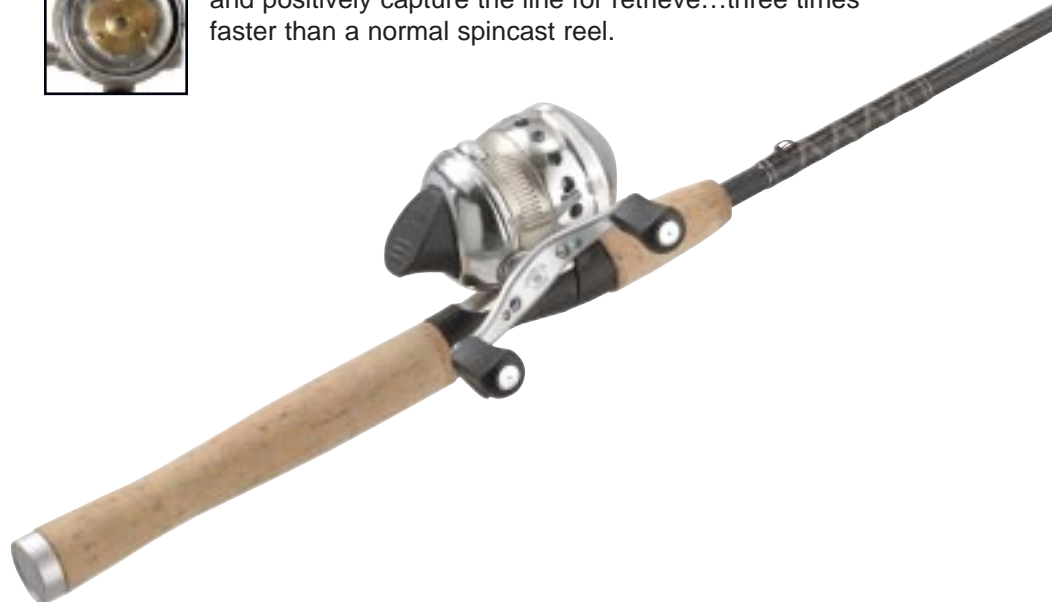

Omega™

The most advanced spincast reel...ever.

Omega represents the highest standard ever in spincast technology. It reflects the passion of the most knowledgeable and experienced engineers and designers in the industry.

The challenge was simple. Create the ultimate spincast reel and make it perform to the standards that over 50 years of experience would demand.

The results are stunning. Omega is the first ever spincast reel to feature 6 ball bearings. It also features a unique and comfortable design unlike any ever seen before. The materials selected for this reel provide reliability and performance that are unmatched in the category. And it has a feel that tells you immediately that this is the reel that will do the job right.

Omega™ Z03

FEATURES:

- 6 Stainless Steel Ball Bearings
- 3X Positive Line Pick-Up System
- 3.7:1 All Brass Helical-Cut Worm Gears
- Level Wind Oscillating Spool System
- Quick-Change Spare Spool
- Diecast Aluminum Body and Reel Foot
- Continuous Anti-Reverse™
- Aircraft Aluminum Covers
- Triple Cam Multi-Disk Drag
- Ceramic Line Guide and Pick-Up Pins
- Power Crank Reversible Handle
- Sealed Soft-Touch Rubber Thumb Button
- Pre-spooled with 10 pound line

Omega™ Z03C

FEATURES:

- Z03 reel
- 6'0" Professional graphite rod with D-Guides and countoured natural cork grips.

Omega™ is the first spincast reel in history to feature 6 ball bearings – engineered from quality stainless steel for corrosion resistance.

A quick-change spool system lets you easily switch line weights to match the type of fishing situation. A spare spool is included.

The ultra-smooth worm gear drive, with its 3.7:1 gear ratio has been designed to provide a balance between both power and speed.