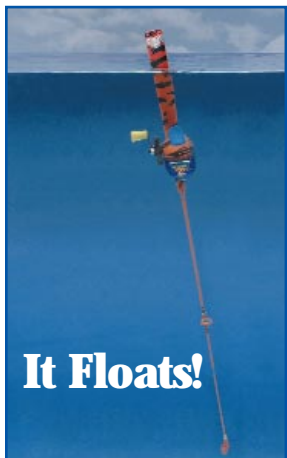

### Catch' Em Kit™

Finally, true kid-friendly *and* parent-friendly tackle!

Zebco introduces *the world's first* kid-sized fishing combos, in their favorite characters, that will actually float if dropped in the water. These combos are easy-to-use with flexible guides that won't break and comfortable kid-sized handles. They also are packaged with a fish-shaped fishing plug so your little ones can practice their casting skills.

Kid-friendly flexible guides!

1286F

1289F

TIGF

It Floats!