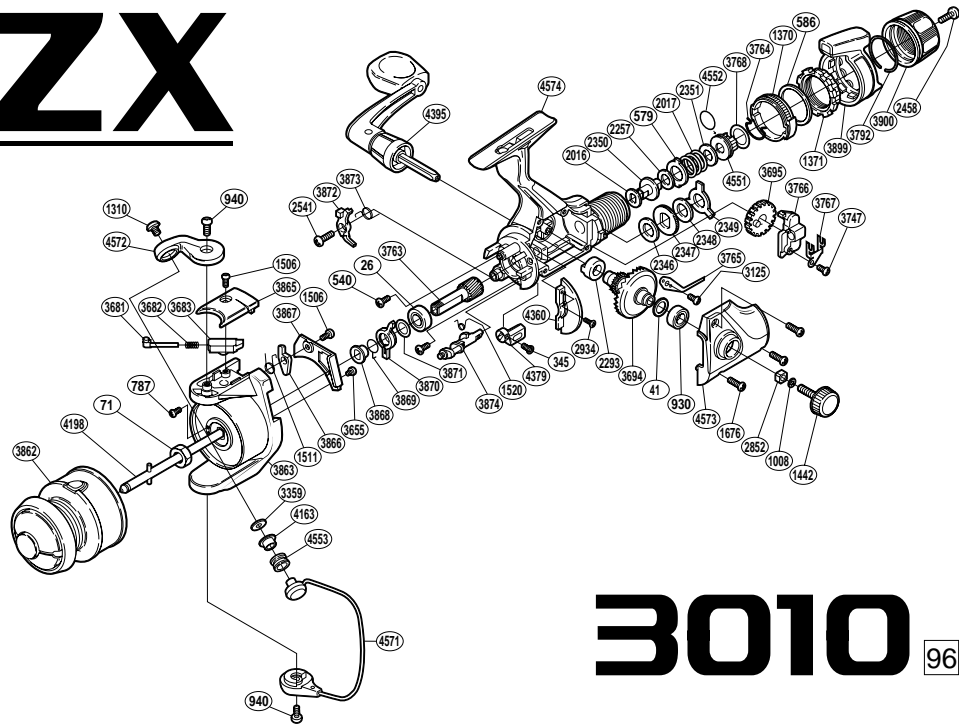

ZX

3010

96

RD No.	PARTS NAMES	RD No.	PARTS NAMES	RD No.	PARTS NAMES
0026	Ball Bearing	2348	Drag Washer "C" (blue)	3863	Rotor
0041	Drive Gear Washer	2349	Eared Washer "Br"	3865	Bail Spring Cover
0071	Rotor Nut	2350	Drag Shaft	3866	Bail Trip Lever
0345	Anti-Reverse Lever Screw	2351	Drag Spring Washer	3867	Counterbalance Cover
0540	Bearing Retainer Screw	2458	Drag Programmer Screw	3868	Lock Out Spring Holder
0579	Eared Washer "B"	2541	Anti-Reverse Pawl Screw	3869	Anti-Reverse Lock Out Spring
0586	Fightin' Pressure Screw Washer	2852	Handle Screw Lock	3870	Anti-Reverse Lock Out
0787	Nut Lock Screw	2934	Flange Screw	3871	Bushing Washer
0930	Ball Bearing	3125	Drag Click Screw	3872	Anti-Reverse Pawl
0940	Multi-Purpose Screw	3359	Line Roller Washer	3873	Anti-Reverse Pawl Spring
1008	Handle Lock Washer	3655	Cover Screw	3874	Anti-Reverse Cam
1310	Line Roller Screw	3681	Bail Spring Guide (A)	3899	Fightin' Drag Lever
1370	Lever Click Gear	3682	Bail Spring	3900	Drag Programmer
1371	Fightin' Pressure Screw	3683	Bail Spring Guide (B)	4163	Line Roller Bushing
1442	Handle Screw Cap	3694	Drive Gear	4198	Main Shaft
1506	Multi-Purpose Screw	3695	Oscillating Gear	4360	Side Cover Flange
1511	Lever Spring	3747	Slider Retainer Screw	4379	Anti-Reverse Lever
1520	Anti-Reverse Cam Spring	3763	Pinion Gear	4395	Handle Assembly
1676	Side Cover Screw	3764	Hold Click Spring	4551	Pressure Screw
2016	Drag Washer "H" (cloth)	3765	Drag Click	4552	"O" Ring
2017	Drag Coil Spring	3766	Oscillating Slider	4553	Line Roller
2257	Drag Washer "H" (blue)	3767	Oscillating Slider Retainer	4571	Bail Assembly
2293	Drive Gear Bushing	3768	Drag Programmer Spacer	4572	Bail Arm
2346	Drag Washer "C" (cloth)	3792	Lever Hold Spring	4573	Side Cover
2347	Click Gear	3862	Spool Assembly (S-3)	4574	Body